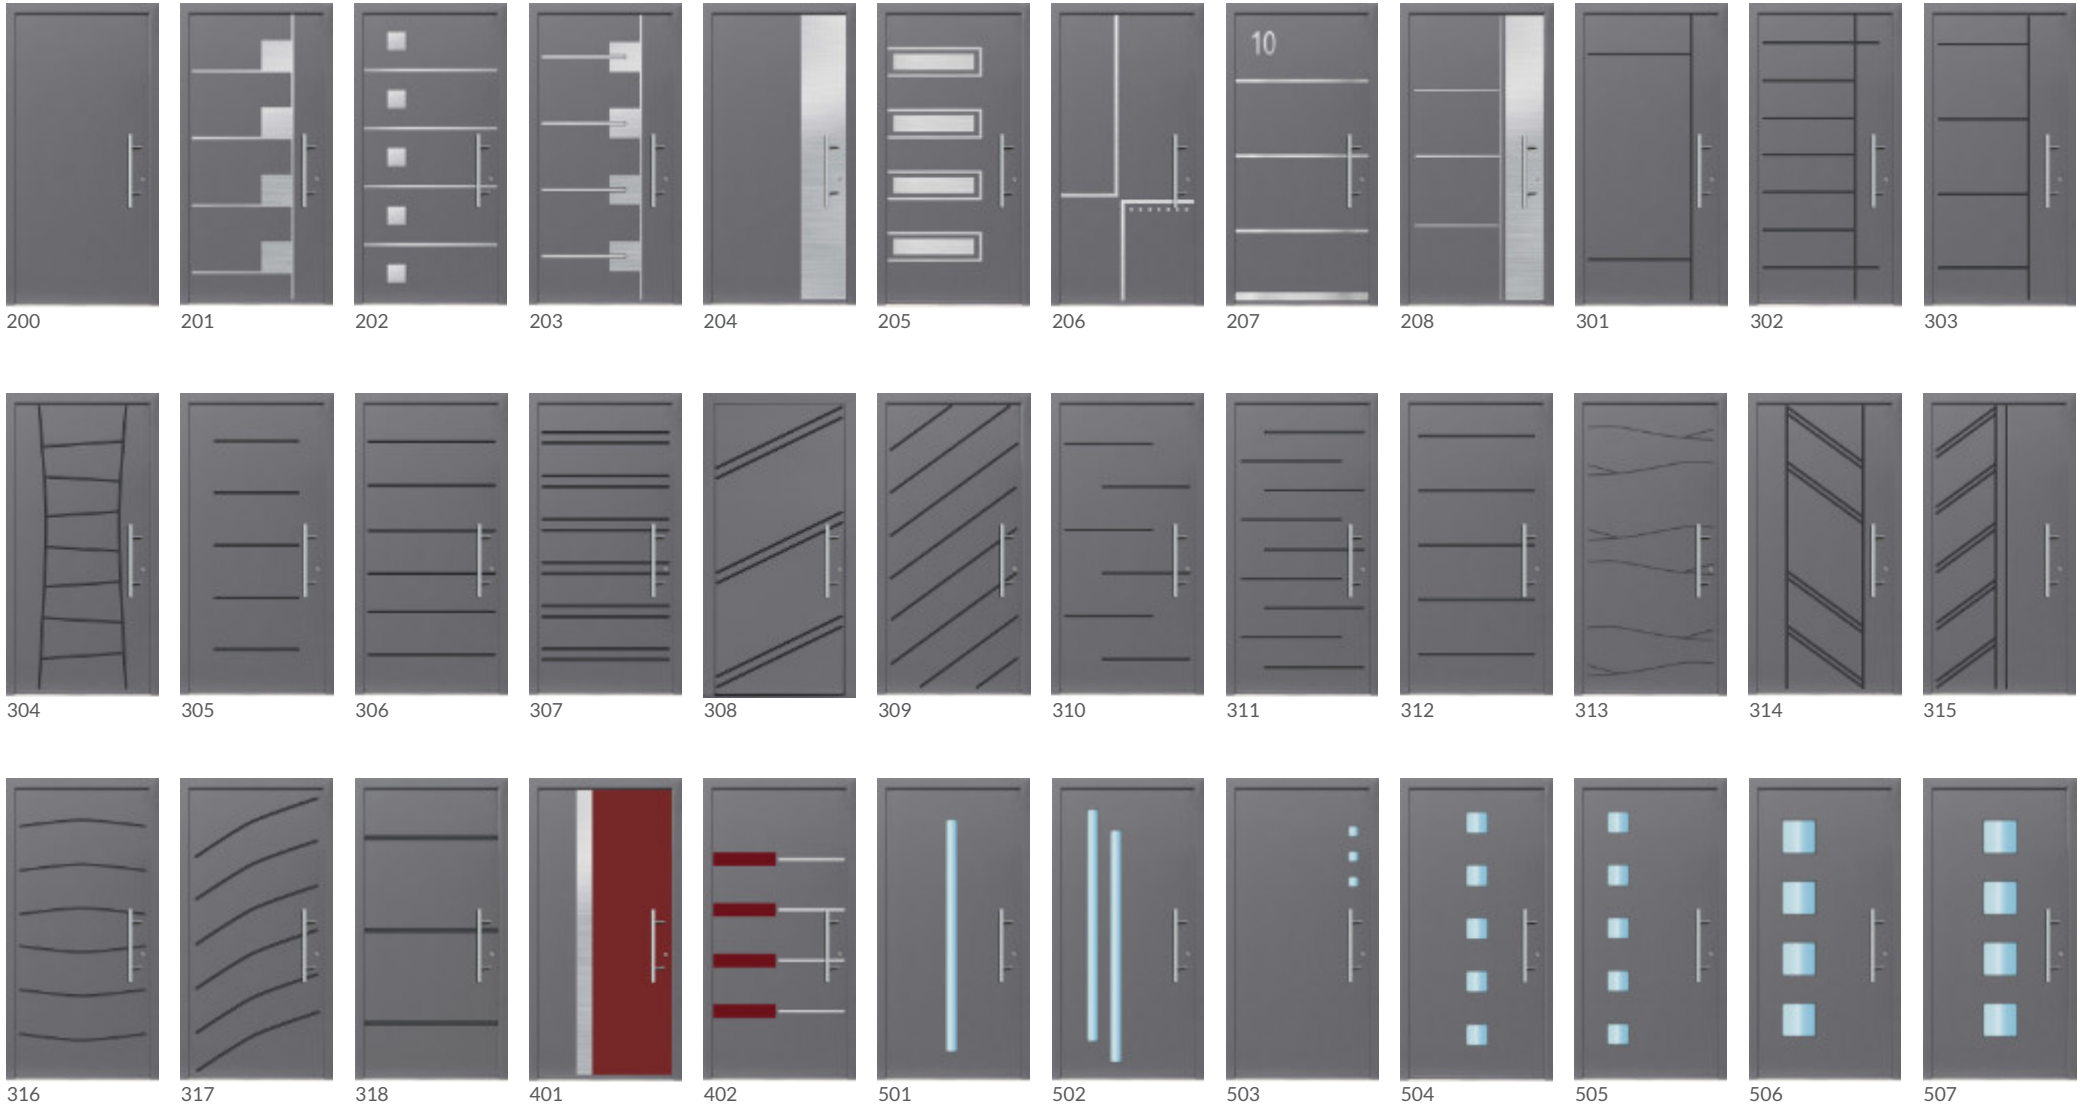

Standard designs*