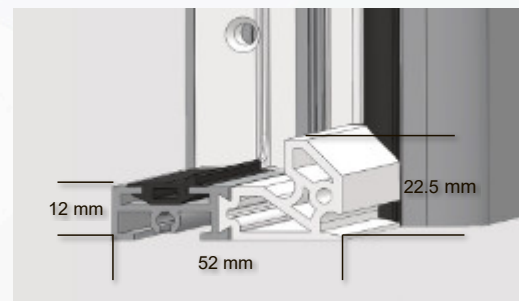

### Adjustable in three directions:

- Vertically +/- 3 mm;
- Horizontally +/- 3 mm;
- Sealing pressure +/- 1.0 mm.

## Dimensions

Threshold height is 12 mm on the inside and 22.5 mm on the outside.

HOME