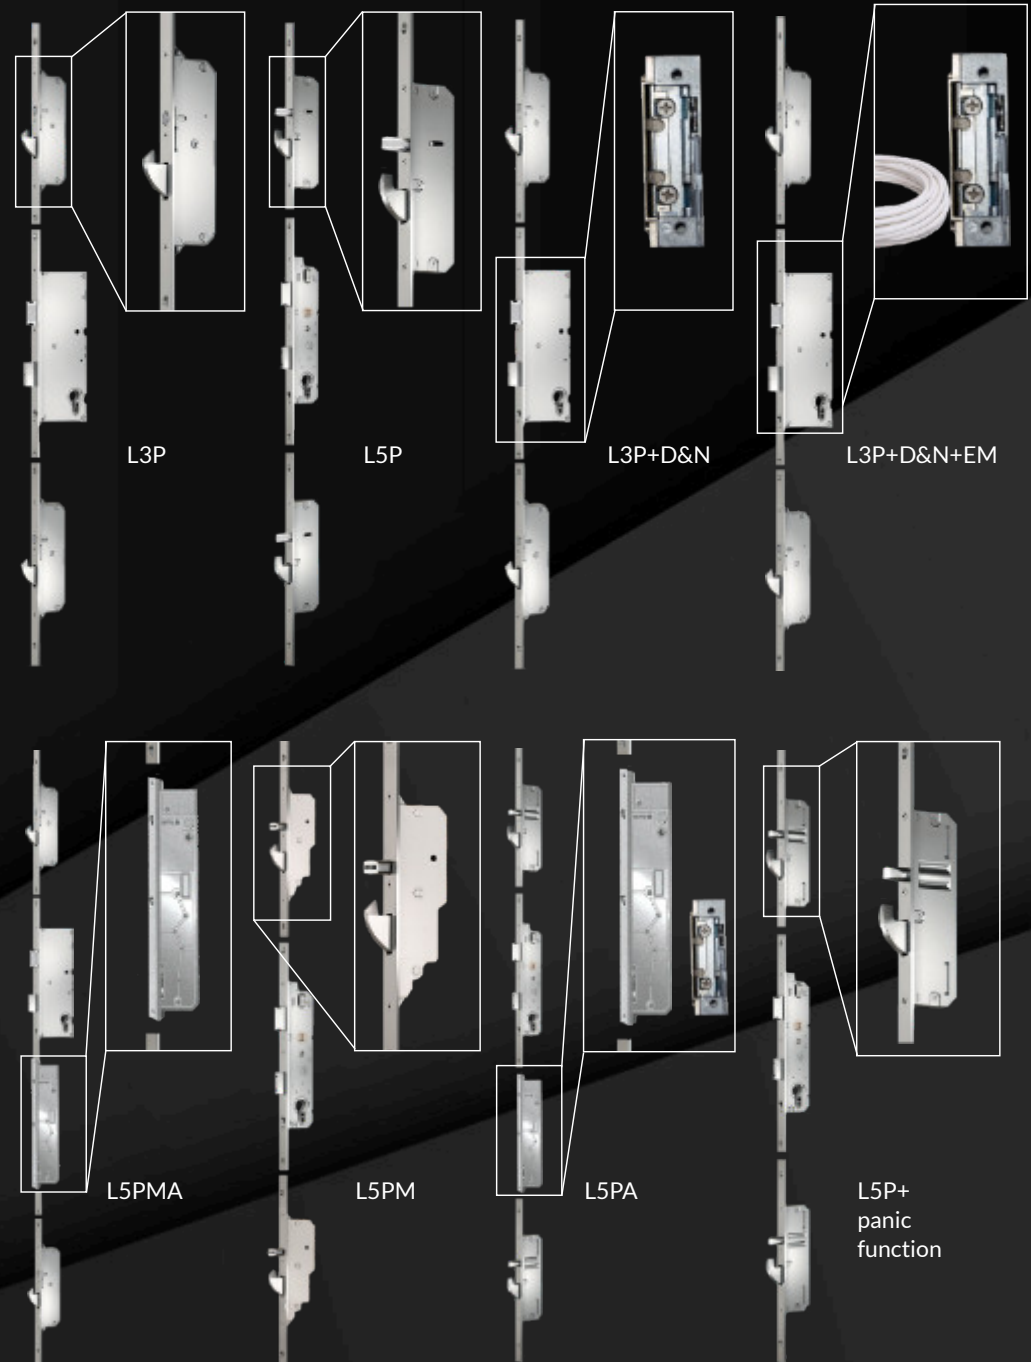

L5PM without electric motor - 5 point multi-point lock. Round latch and hook bolts lock the leaf on closure automatically. Deadbolt operated by the key only. Not compatible with lever handle from outside, pull handle only.

L5PA electric - 5 point multi-point lock with all latches and deadbolt operated by electric drive. Locks automatically when closing the door. All latches and deadbolt open by electric drive when turning the key or pressing lever handle. Not compatible with lever handle from outside, pull handle only. Lock can be connected to finger-scanner and keypad (optional). Electromagnetic strike included. Not available when overRAL I frame height is less than 2035mm.

L5P + panic function electric - 5 points multi-point lock with all latches and deadbolt operated by electric drive. Locks automatically when closing the door. All latches and deadbolt open by electric drive when turning the key or pressing lever handle. Not compatible with lever handle from outside, pull handle only. Lock can be connected to finger-scanner and keypad (optional).