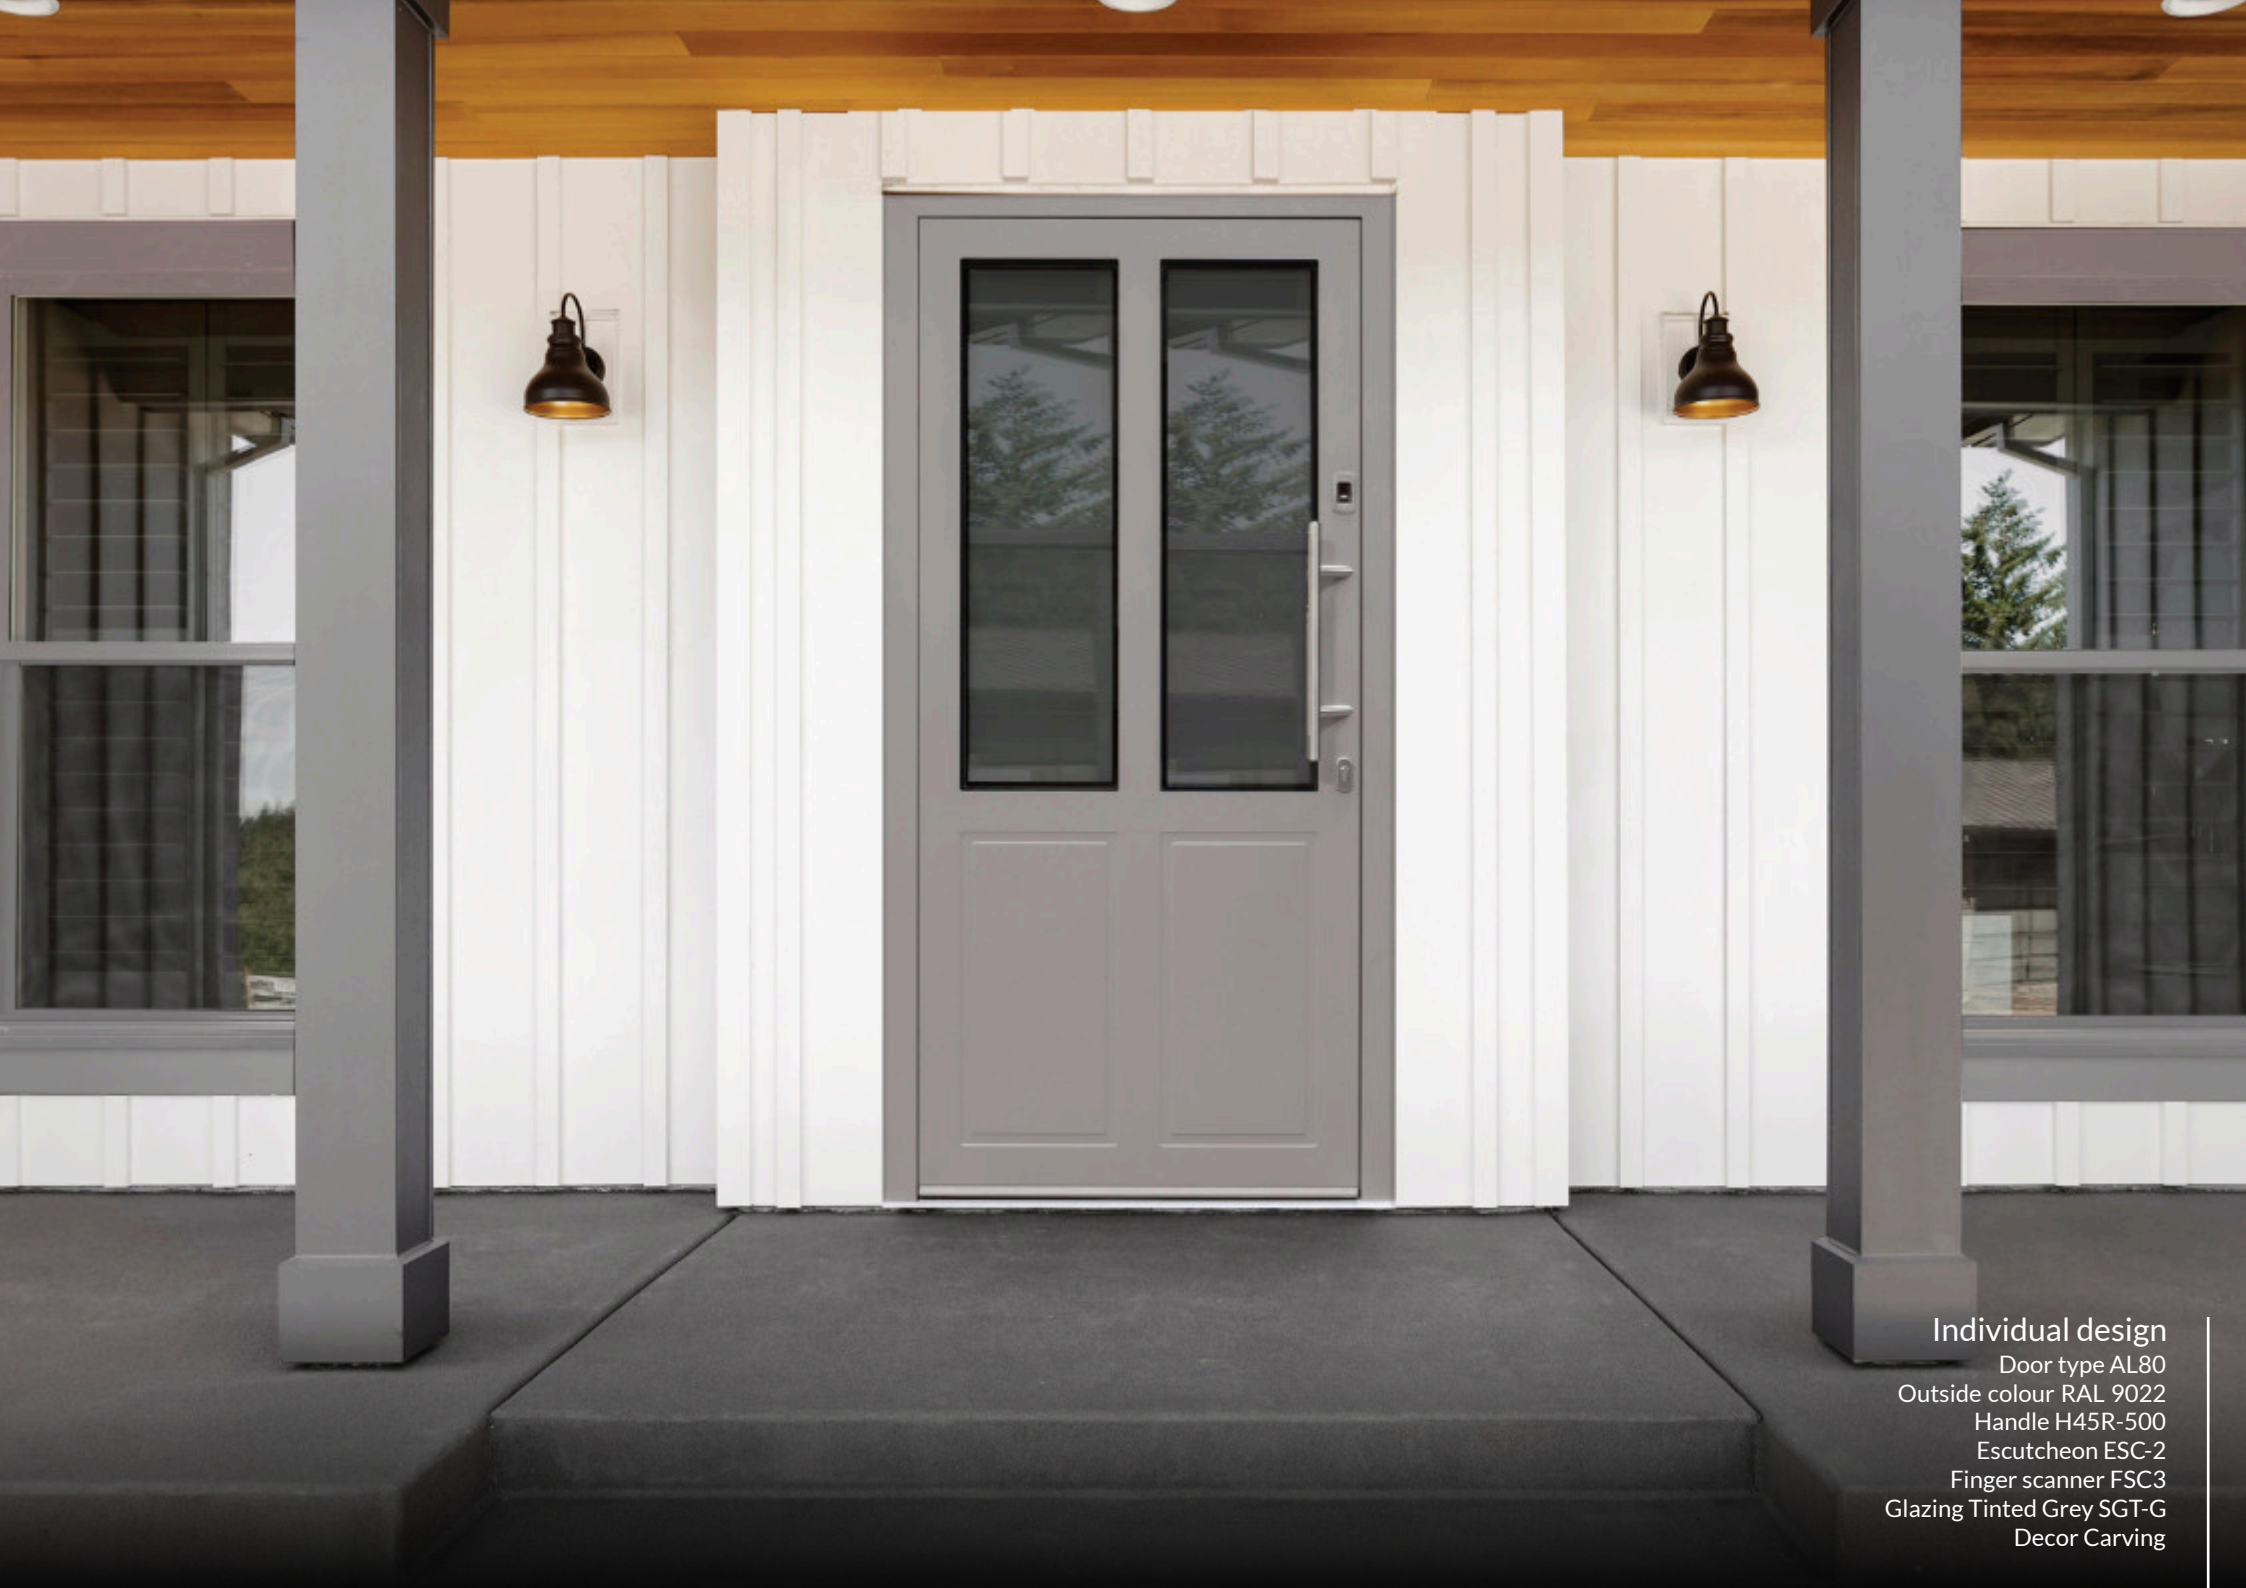

**Individual design**

Door type AL80  
Outside colour RAL 9022  
Handle H45R-500  
Escutcheon ESC-2  
Finger scanner FSC3  
Glazing Tinted Grey SGT-G  
Decor Carving