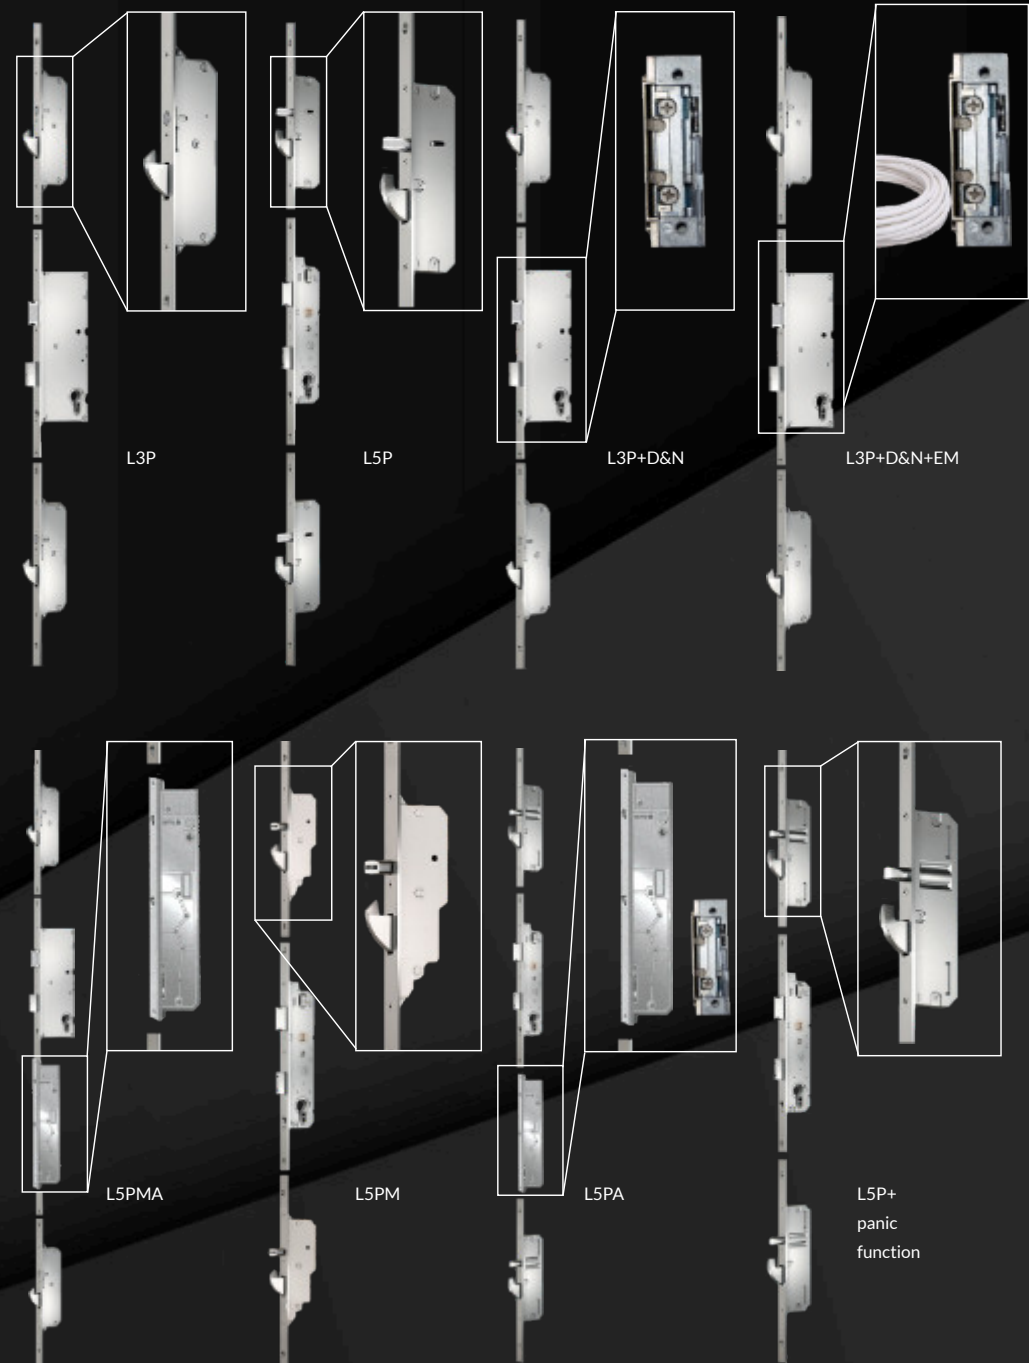

L5PM without electric motor - 5 point multi-point lock. Round latch and hook bolts lock the leaf on closure automatically. Deadbolt operated by the key only. Not compatible with lever handle from outside, pull handle only.

L5PA electric - 5 point multi-point lock with all latches and deadbolt operated by electric drive. Locks automatically when closing the door. All latches and deadbolt open by electric drive when turning the key or pressing lever handle. Not compatible with lever handle from outside, pull handle only. Lock can be connected to finger-scanner and keypad (optional). Electromagnetic strike included. Not available when overRAL I frame height is less than 2035mm.

L5P + panic function electric - 5 points multi-point lock with all latches and deadbolt operated by electric drive. Locks automatically when closing the door. All latches and deadbolt open by electric drive when turning the key or pressing lever handle. Not compatible with lever handle from outside, pull handle only. Lock can be connected to finger-scanner and keypad (optional).