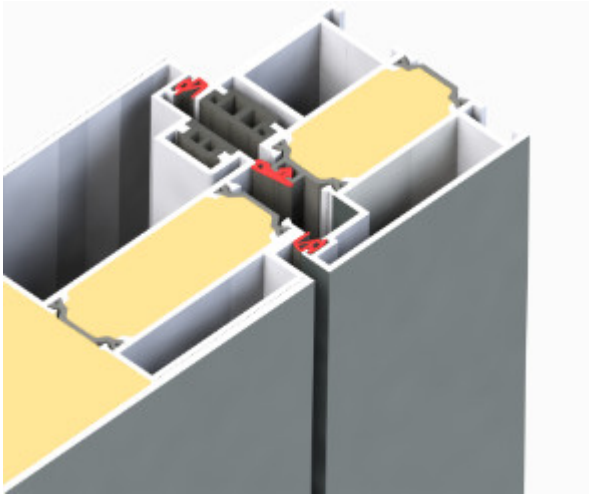

Door leaf

Flush leaf with aluminium sheet skin.

Three contour sealing ensures perfect insulation.

Door has three seal contours: one on the frame and two on the leaf.