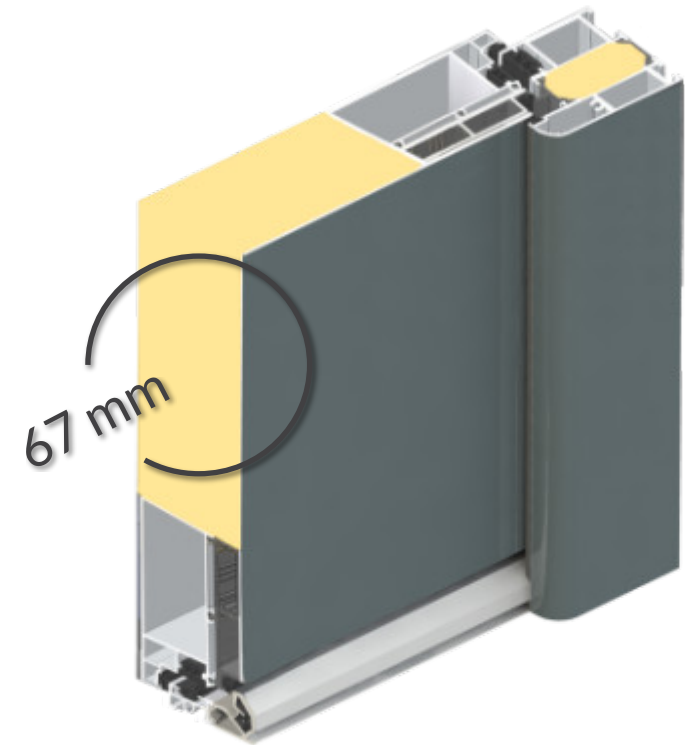

Door type AS67

AS67 frame is made of composite aluminium profiles with 24 mm thick thermal break. Leaf is 67 mm thick with double steel skin filled with Freon free PU foam.

All windows and sidelights are triple glazed with safety glass. You can choose clear, obscure, opaque or tinted glazing options. Etched effect custom glazing available on request.

0.94 W/m²K*

Thermal transmittance U value

RC 2

Safety resistance class EN 12519

4

Wind resistance class EN 12207:199-11

4A

Rain resistance class EN 12208:199-11

34.5 Db

Sound reduction EN 717-1:2013

* for 1000x2200 mm size plane leaf doors

As standard:

3 point lock L3P

Lock cylinder CWA

Escutcheon ESC3

Inside handle HL-W

External handle H45R-500 or H45S-500