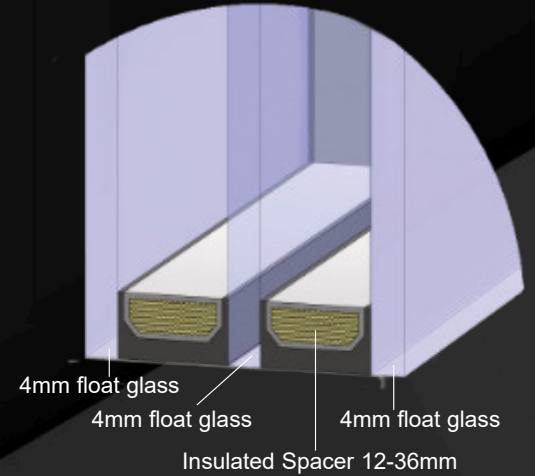

4mm Float + 4mm Float + 4mm Float