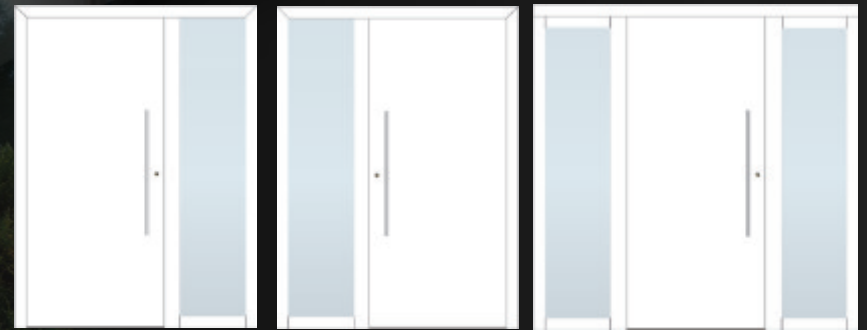

Side & top elements

RW

LW

LRW