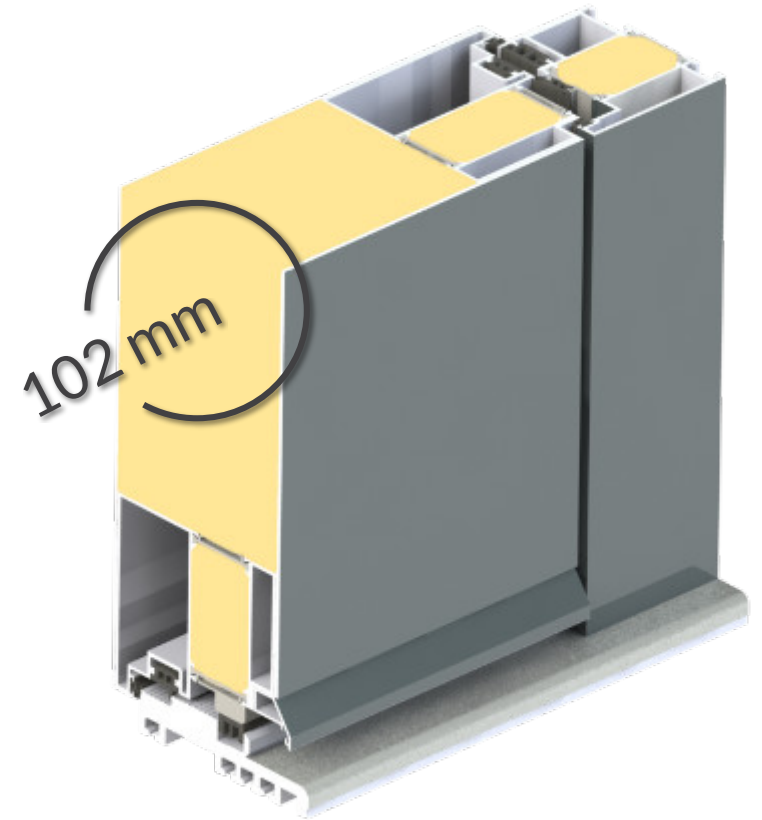

Door type AL100

A high quality durable magnetic 'pop-up' threshold is supplied with all AL80 & AL100 doors. Opening into the building and out are available.

All door leaf windows are triple glazed with safety glass. Many decorative glass options are available including bespoke / custom engraving. Individual design elements can be added to complete your bespoke / custom doors.

All doors are made to order up to 1250mm wide & 2300mm high. For larger sizes consult manufacturer for feasibility.

0.65 W/m²K

Thermal transmittance U value

RC 3*

Safety resistance class EN 12519

3

Wind resistance class EN 12207:199-11

6A

Rain resistance class EN 12208:199-11

32 Db

Sound reduction EN 717-1:2013

* RC2 as standard - RC3 upgrade optional

As standard:

3 point lock L3P

Lock cylinder CWA

Escutcheon ESC3

Inside handle HL-W or HLS10 or HLS11

External handle H45R-500 or H45S-500 or H90R-500 or H90S-500