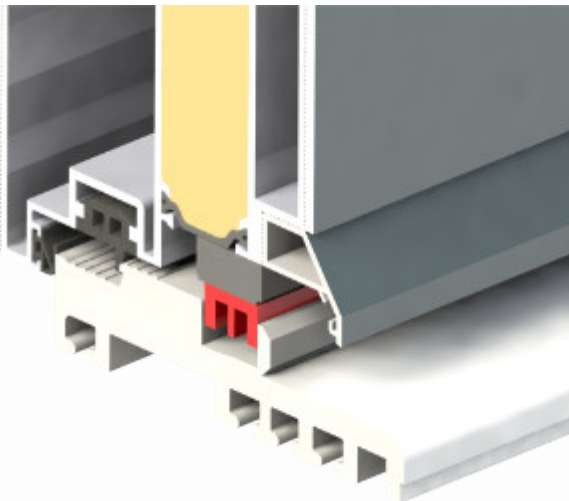

## Hinges

Depending on the design of the profile sections, the 3-piece hinges are able to support doors weighing up to 120 kg.

These two series are fastened with the aid of self-drilling screws in the reinforcement of the frame profile with long pins to distribute the forces, acting on the hinge.

## Magnetic threshold

The 'pop-up' magnetic strip is a high quality durable and maintenance free threshold system that significantly improves insulation and draughts. Two further rubbers ensure the best possible performance.