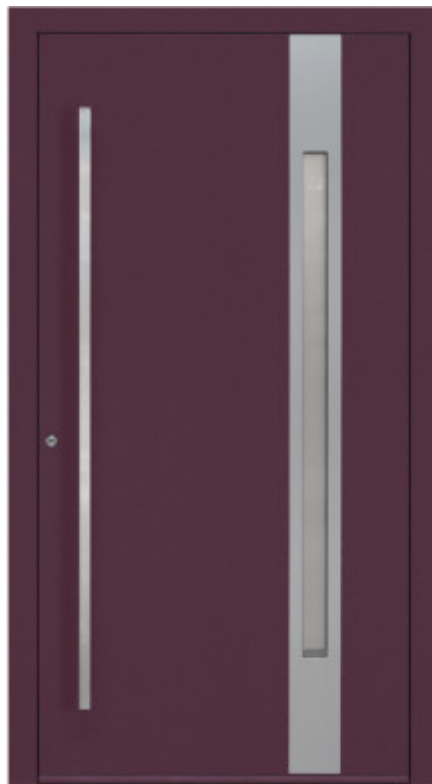

Design 611

Door type AL80
Outside colour RAL 4007
Handle H90S-1800
Escutcheon ESC-3
Glazing Matt SGM
Applique Inlaid stainless metal

0,9^{W/m²K}