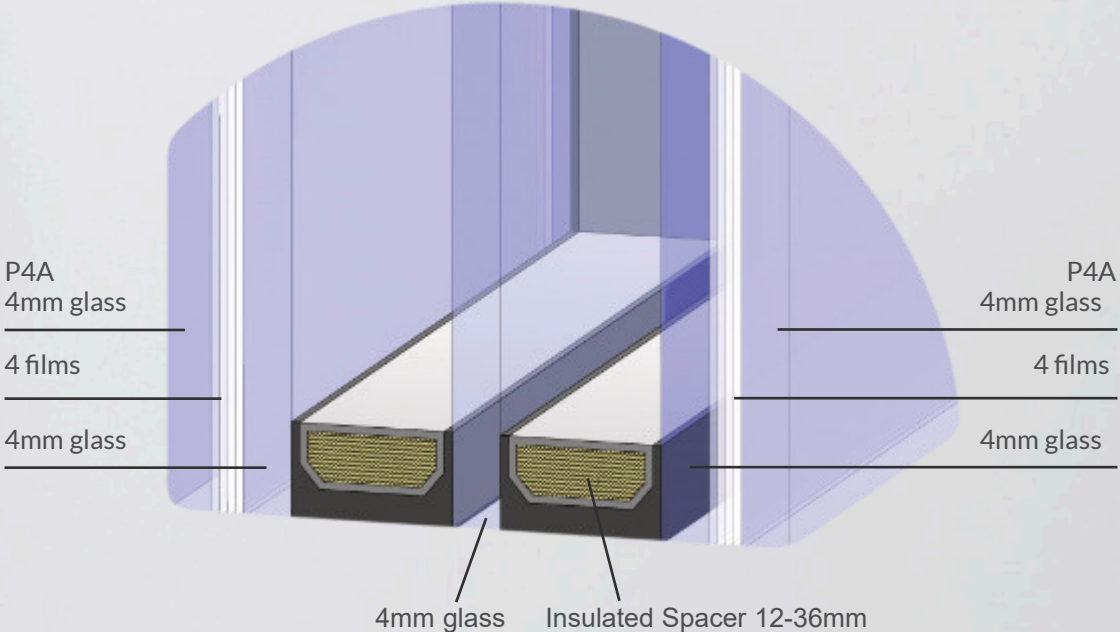

As the door closes a magnetic strip rises to create a perfect seal between the threshold and door.

As the door opens the strip gently drops back into its groove reducing the step.

Our magnetic threshold has been designed to reduce the obstacles met by wheelchairs, prams and other wheeled vehicles.

## Concealed hinges

The Wala WU hidden hinge is a certified product with a capacity of 150 kg. It guarantees quick and easy assembly. Wala WU hinge provides smooth adjustments in three directions.

Concealed hinges are available with inside opening RD100 doors only.

# Door leaf glazing

Triple glazed windows on door leaves. Safety glass P4A outside and inside.