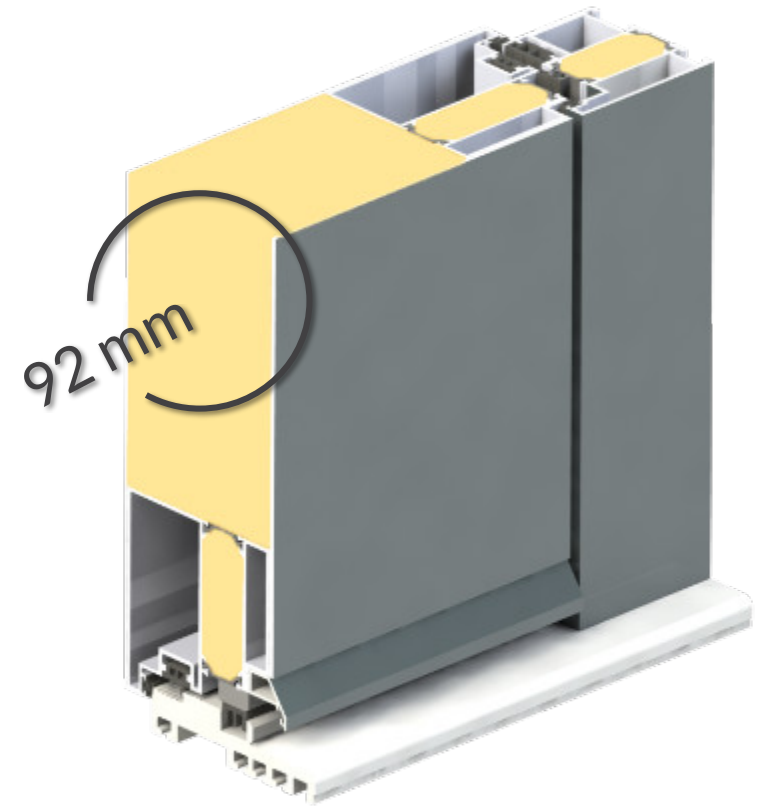

Door type AL80

The door frame is constructed from aluminium profiles including a thermal break to reduce thermal transference from the outer to inner skin. The door leaf is made from 2.5mm (outer) and 1.5mm (inner) aluminium sheets (some designs may differ).

The doors inner core, assembly profiles and frames are filled with a strong environmentally friendly Freon free PU foam.

Triple all round perimeter rubber weather sealing completes a combination that gives Frontal entrance doors the following performance values:

0.69 W/m²K

Thermal transmittance
U value

RC 3*

Safety resistance class
EN 12519

3

Wind resistance class
EN 12207:199-11

6A

Rain resistance class
EN 12208:199-11

32 Db

Sound reduction
EN 717-1:2013

* RC2 as standard - RC3 upgrade optional

As standard:

3 point lock L3P

Lock cylinder CWA

Escutcheon ESC3

Inside handle HL-W or HLS10 or HLS11

External handle H45R-500 or H45S-500
or H90R-500 or H90S-500