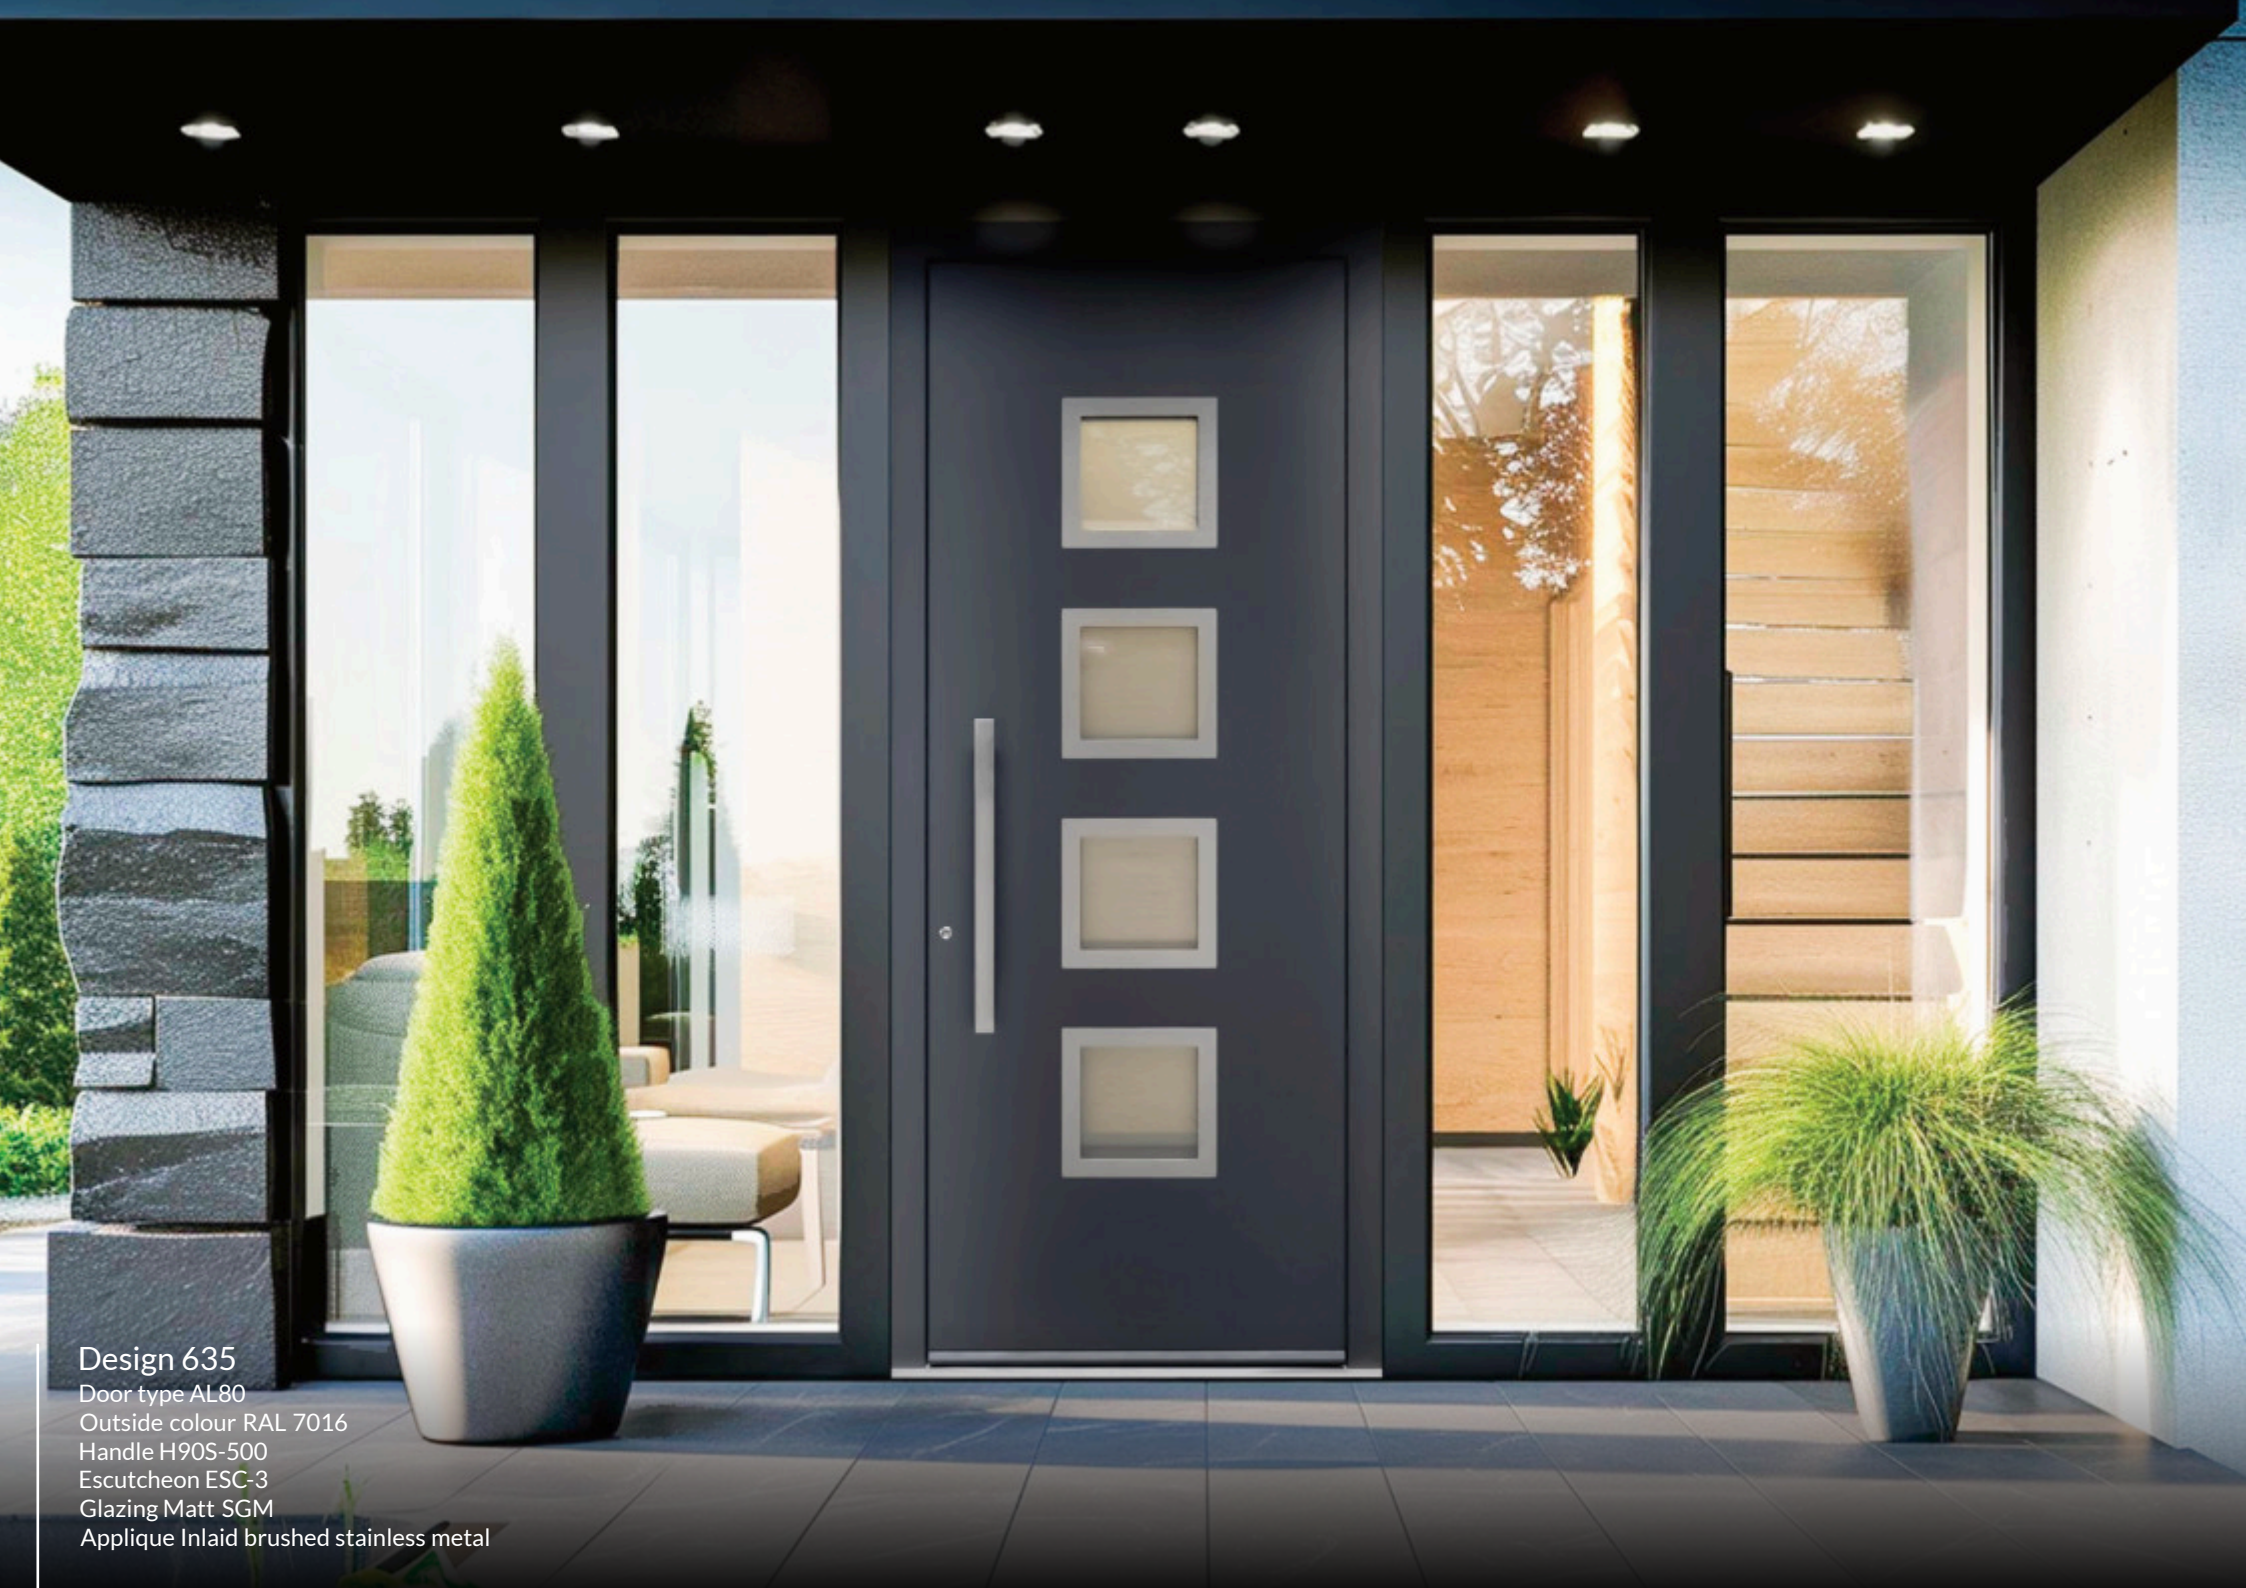

Design 635

Door type AL80

Outside colour RAL 7016

Handle H90S-500

Escutcheon ESC-3

Glazing Matt SGM

Applique Inlaid brushed stainless metal